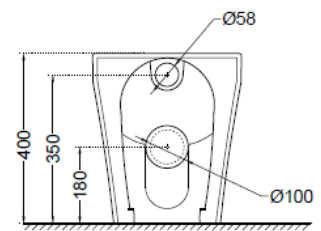

SPECIFICATION DATA SHEET

PRODUCT DETAILS

Manufacturer :	Artize	Type:	Back to Wall WC
Colour:	White	Flush valves	Regular, Dual & I Flush advantages
Outlet	Horizontal	Material:	Ceramic - Vitreous China
Technical Details:	Internal diameter of inlet hole dia. $\varnothing 58 \pm 3$ mm		
	External diameter of outlet hole dia. $\varnothing 100 \pm 5$ mm		
	Vertical distance between the Floor and the centre line of the waste outlet hole ≤ 180 mm		

PRODUCT IMAGE

TECHNICAL DRAWING

TOP VIEW

SIDE VIEW

BACK VIEW

Product Dimension	360x540x400 mm	FEATURES Exclusive Design, Anti Germ Glaze, UF Seat Cover with Fixing accessories.
Trap Distance	P Trap - 180 mm	
Product Weight	29.6 Kg	

CERTIFICATION

Compliance : EN 997 :2012+A1:2015

DISCLAIMER: Our every effort has been made to ensure factual accuracy, the information presented subject to changes due to requirements in different sites, markets and/ or countries. All dimensions are in mm (Tolerance ± 5 MM). Jaquar reserves the right to make the necessary amendments at any time without prior notice.