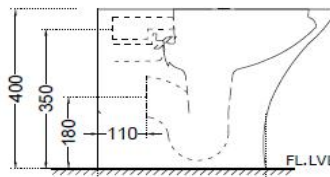

SPECIFICATION DATA SHEET

PRODUCT DETAILS

Manufacturer :	Artize	Type:	Back to Wall WC
Colour:	White	Flush valves	Regular, Dual & I Flush advantages
Outlet	Horizontal	Material:	Ceramic - Vitreous China
Technical Details:	Internal diameter of inlet hole dia. $\varnothing 58 \pm 3$ mm		
	External diameter of outlet hole dia. $\varnothing 100 \pm 5$ mm		
	Vertical distance between the Floor and the centre line of the waste outlet hole ≤ 180 mm		

PRODUCT IMAGE

TECHNICAL DRAWING

TOP VIEW

SIDE VIEW

BACK VIEW

Product Dimension	360x540x400 mm	FEATURES Exclusive Design, Anti Germ Glaze, UF Seat Cover with Fixing accessories.
Trap Distance	P Trap - 180 mm	
Product Weight	29.6 Kg	