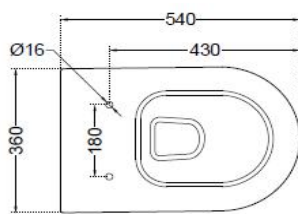

SPECIFICATION DATA SHEET

PRODUCT DETAILS

Manufacturer :	Artize	Type:	Back to Wall WC
Colour:	White	Flush valves	Regular, Dual & I Flush advantages
Outlet	Horizontal	Material:	Ceramic - Vitreous China
Technical Details:	Internal diameter of inlet hole dia. $\varnothing 58 \pm 3$ mm		
	External diameter of outlet hole dia. $\varnothing 100 \pm 5$ mm		
	Vertical distance between the Floor and the centre line of the waste outlet hole ≤ 180 mm		

PRODUCT IMAGE

TECHNICAL DRAWING

TOP VIEW

SIDE VIEW

BACK VIEW

Product Dimension	360x540x400 mm	FEATURES Exclusive Design, Anti Germ Glaze, UF Seat Cover with Fixing accessories.
Trap Distance	P Trap - 180 mm	
Product Weight	29.6 Kg	

CERTIFICATION

Compliance : EN 997 :2012+A1:2015

DISCLAIMER: Our every effort has been made to ensure factual accuracy, the information presented subject to changes due to requirements in different sites, markets and/ or countries. All dimensions are in mm (Tolerance ± 5 MM). Jaquar reserves the right to make the necessary amendments at any time without prior notice.